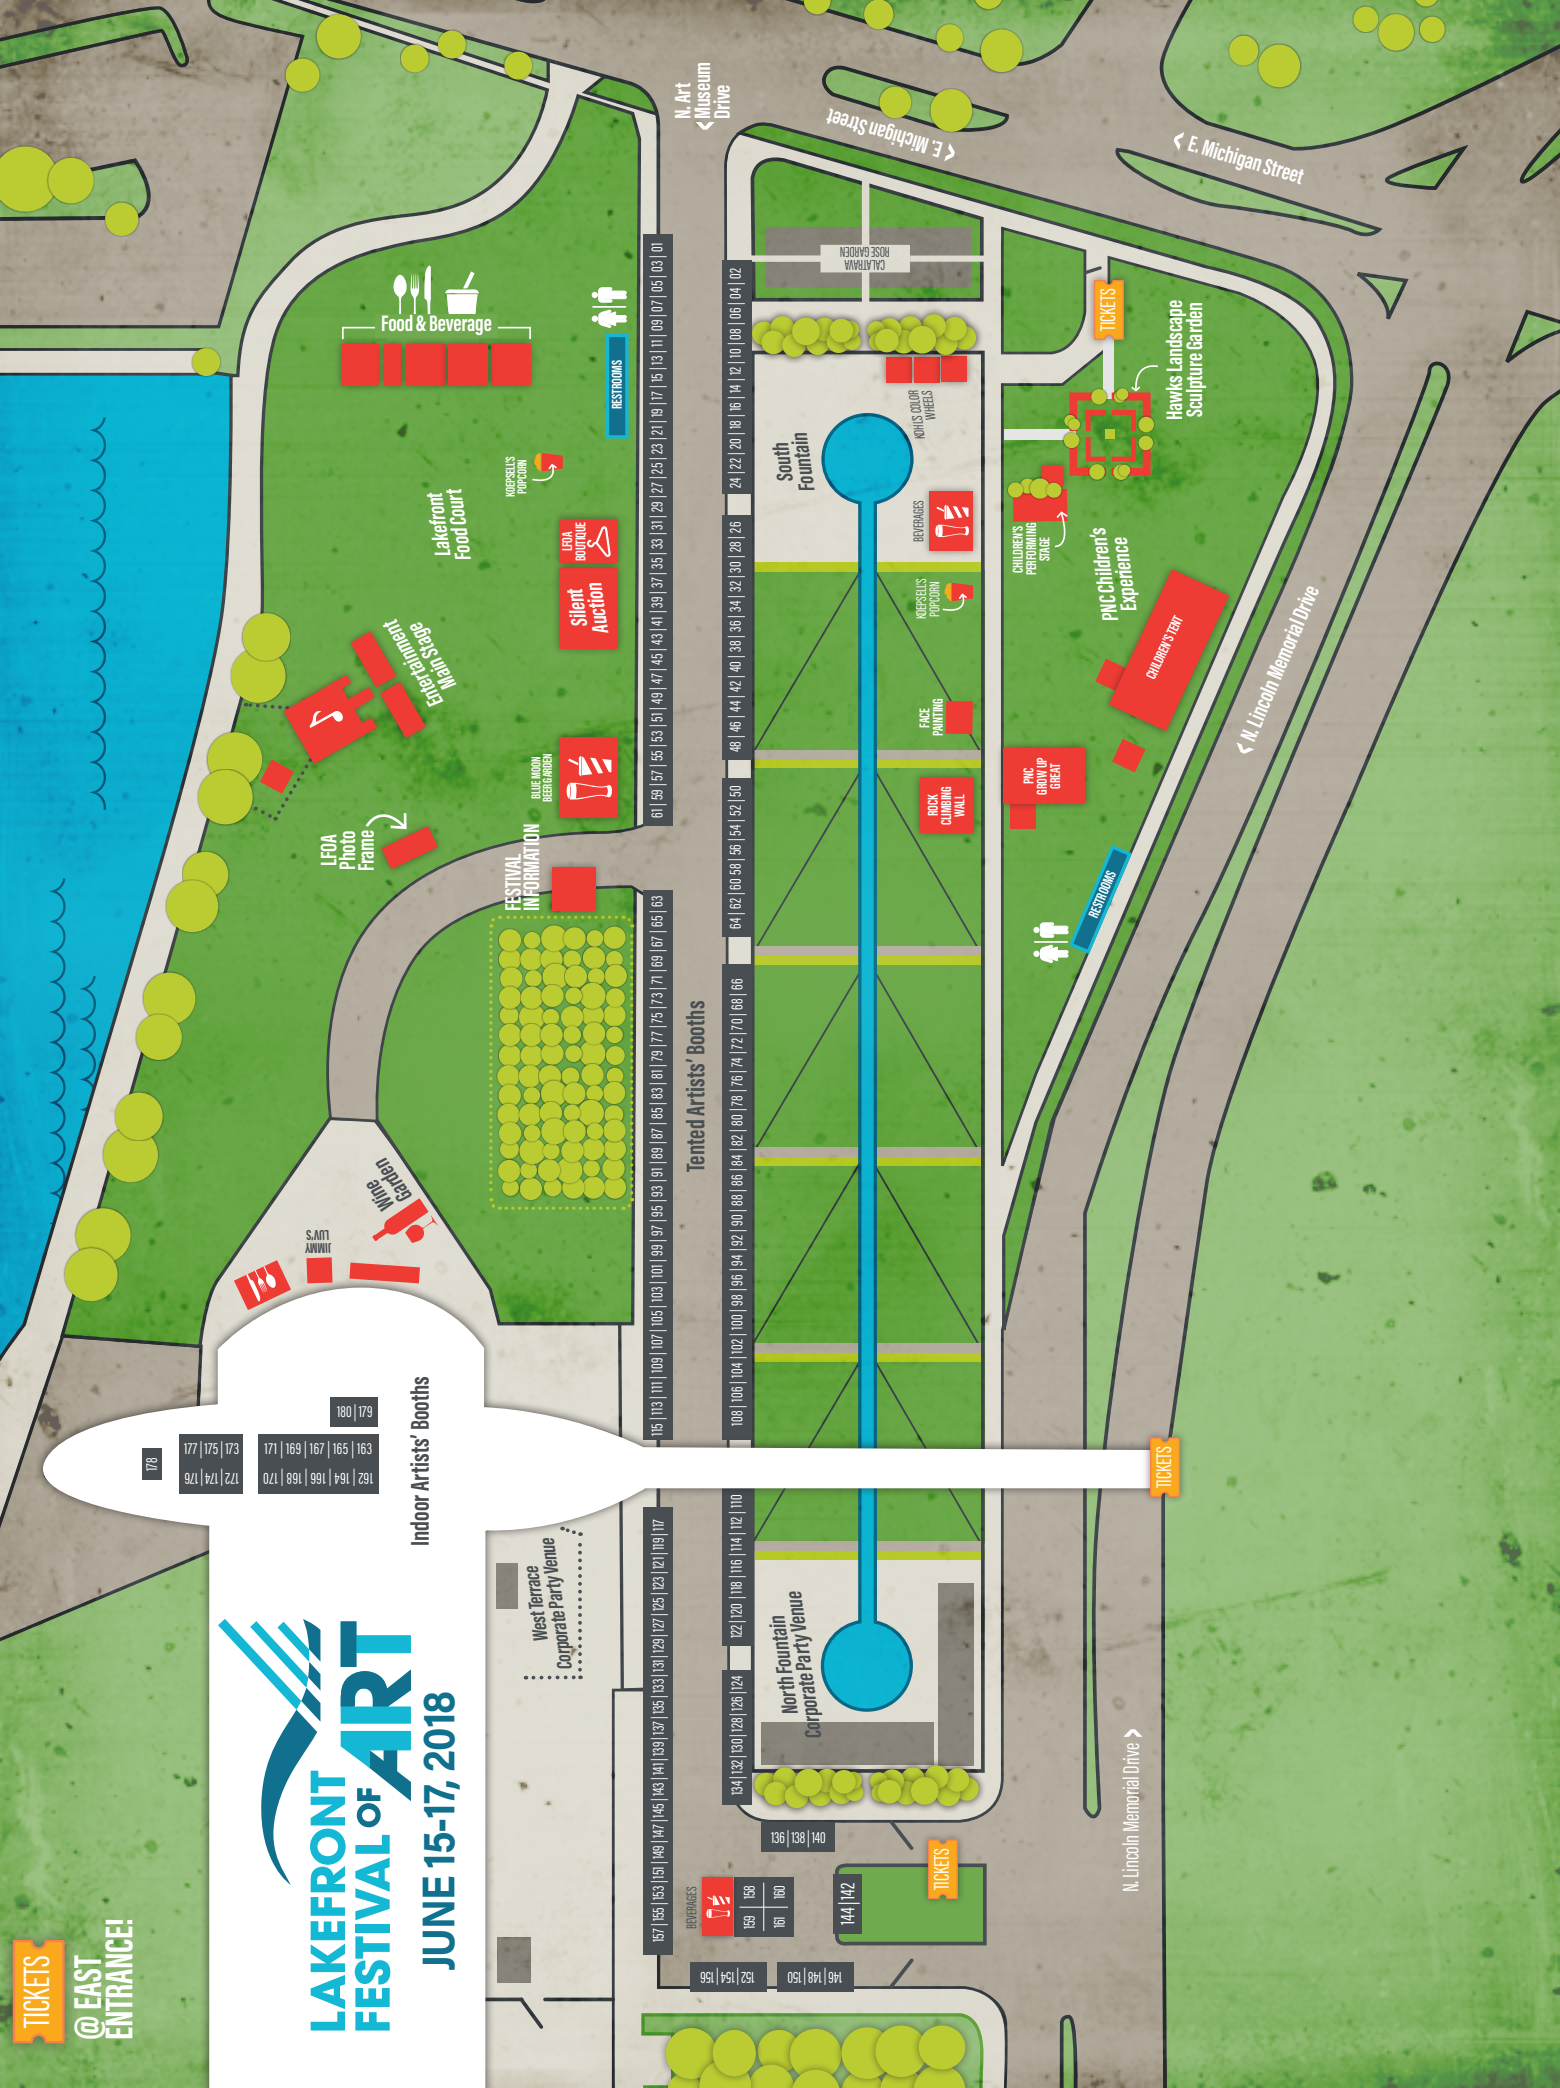

TICKETS @ EAST ENTRANCE!

LAKEFRONT FESTIVAL OF ART

JUNE 15-17, 2018

Indoor Artists' Booths

178 | 177 | 175 | 176 | 162 | 164 | 166 | 168 | 170 | 171 | 169 | 167 | 165 | 163 | 180 | 179

West Terrace Corporate Party Venue
 157 | 155 | 153 | 151 | 149 | 147 | 145 | 143 | 141 | 139 | 137 | 135 | 133 | 131 | 129 | 127 | 125 | 123 | 121 | 119 | 117
 134 | 132 | 130 | 128 | 126 | 124 | 122 | 120 | 118 | 116 | 114 | 112 | 110
 146 | 148 | 150 | 152 | 154 | 156 | 144 | 142
 149 | 151 | 153 | 155 | 157
 161 | 163 | 165 | 167
 136 | 138 | 140

Food & Beverage
 Lakefront Food Court
 Entertainment Main Stage
 LFOA Photo Frame
 Silent Auction
 LEOA Boutique
 Kerpels Popcorn
 Blue Moon Beer Garden
 RESTROOMS
 61 | 59 | 57 | 55 | 53 | 51 | 49 | 47 | 45 | 43 | 41 | 39 | 37 | 35 | 33 | 31 | 29 | 27 | 25 | 23 | 21 | 19 | 17 | 15 | 13 | 11 | 09 | 07 | 05 | 03 | 01

Tented Artists' Booths

115 | 113 | 111 | 109 | 107 | 105 | 103 | 101 | 99 | 97 | 95 | 93 | 91 | 89 | 87 | 85 | 83 | 81 | 79 | 77 | 75 | 73 | 71 | 69 | 67 | 65 | 63
 108 | 106 | 104 | 102 | 100 | 98 | 96 | 94 | 92 | 90 | 88 | 86 | 84 | 82 | 80 | 78 | 76 | 74 | 72 | 70 | 68 | 66
 64 | 62 | 60 | 58 | 56 | 54 | 52 | 50
 48 | 46 | 44 | 42 | 40 | 38 | 36 | 34 | 32 | 30 | 28 | 26
 24 | 22 | 20 | 18 | 16 | 14 | 12 | 10 | 08 | 06 | 04 | 02

South Fountain
 Kerpels Popcorn
 BEVERAGES
 Kerpels Popcorn
 FACE PAINTING
 ROCK CLIMBING WALL
 PNC GROW UP GREAT
 CHILDREN'S PERFORMING SPACE
 PNC Children's Experience
 CHILDREN'S TENT
 Hawks Landscape Sculpture Garden
 TICKETS
 RESTROOMS
 N. Lincoln Memorial Drive
 E. Michigan Street
 N. Art Museum Drive